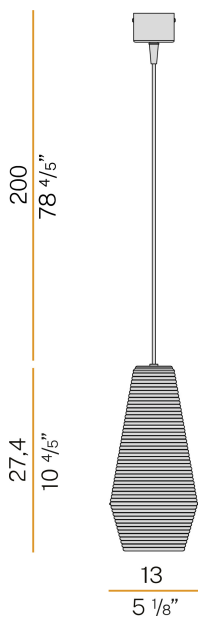

### Data sheet

CODE	L09754.000.0200
SYSTEM POWER CONSUMPTION	max 57W
LIGHT SOURCE	LED retrofit / halogen
LIGHT SOURCE KIT	* included
COMPATIBLE SOURCES	LED retrofit bulb 8W E27 2700K Ra80 1050lm (no dimming) * / max 57W E27
COLOUR TEMPERATURE	2700K Ra>80
LIGHT DISTRIBUTION	diffused
POWER SUPPLY	220-240V AC
FREQUENCY	50/60Hz
NOMINAL LUMINOUS FLUX	1050lm
WEIGHT	1,09 Kg
PROTECTION DEGREE	IP20
COLOUR TOLLERANCES	SDCM <6
PACKING DIMENSIONS (CM)	0,0 x 0,0 x 0,0

Suspension lighting fixture for interiors, with direct and indirect light emission. Rough aluminium structure.

Diffuser in blown glass with white, crystal, steel, amber, bronze, tobacco or green ribbing finish.

Turned pickled sheet metal closing disk in black or mat brass polyacrylic paint.

2,2m (86,6") long suspension and power cable in PVC with black fabric covering.

Power canopy with galvanized sheet metal ceiling bracket and pickled sheet metal covering in black or mat brass polyacrylic paint.

### Technical drawing